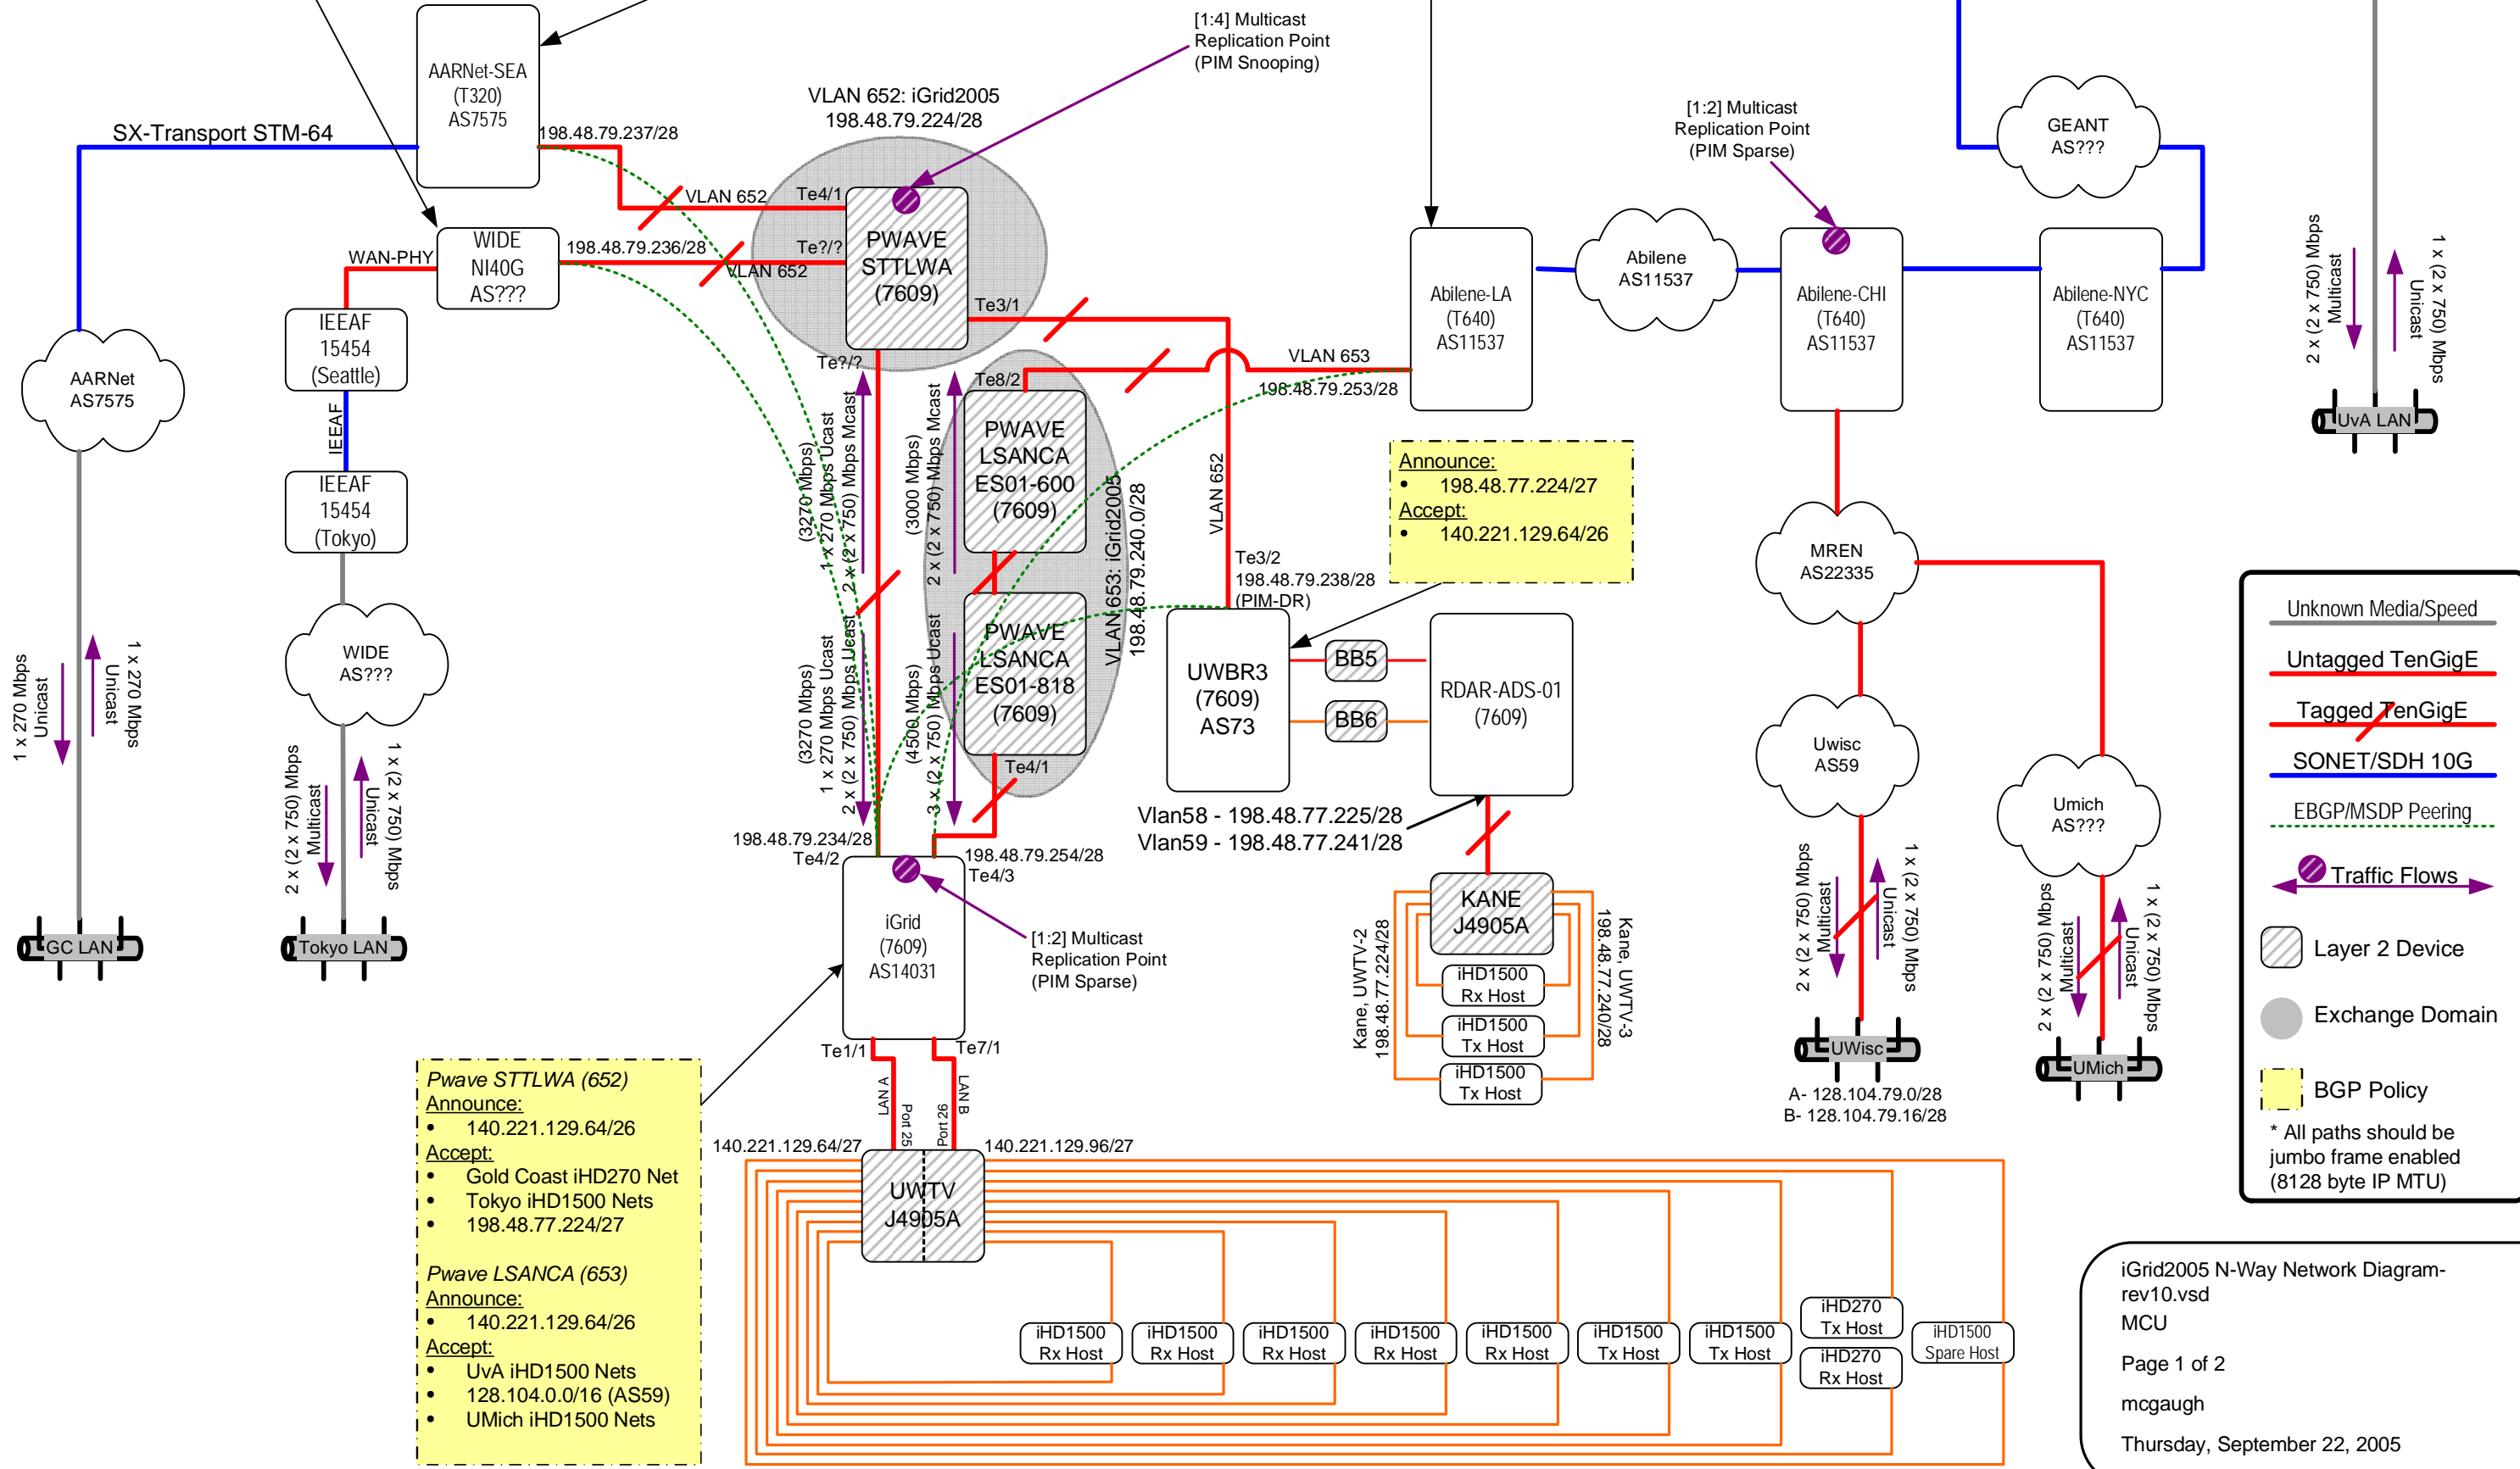

**Pwave STTLWA (652)**

**Announce:**

- 140.221.129.64/26

**Accept:**

- Gold Coast iHD270 Net
- Tokyo iHD1500 Nets
- 198.48.77.224/27

**Pwave LSANCA (653)**

**Announce:**

- 140.221.129.64/26

**Accept:**

- UvA iHD1500 Nets
- 128.104.0.0/16 (AS59)
- UMich iHD1500 Nets

iGrid2005 N-Way Network Diagram-  
rev10.vsd  
MCU  
Page 1 of 2  
mcgaugh  
Thursday, September 22, 2005

To LAN A  
3 x 750 Mbps  
1 x 270 Mbps  
To LAN B  
3 x 750 Mbps

From LAN A  
2 x 750 Mbps  
From LAN B  
2 x 750 Mbps

LAN A netblock  
LAN B netblock

LAN A netblock  
LAN B netblock

From LAN A  
2 x 750 Mbps  
From LAN B  
2 x 750 Mbps

To LAN B  
3 x 750 Mbps  
To LAN A  
3 x 750 Mbps

Mcast SEA Test Groups:  
233.0.73.31  
233.0.73.32

Non-Abilene participant  
netblocks

**A PATH**  
(non-Abilene)

Abilene participant  
netblocks

**B PATH**  
(Abilene)

From LAN B  
1 x 270 Mbps

None

None